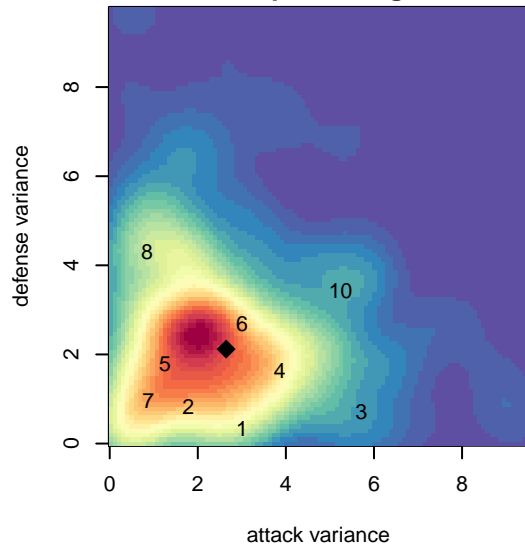

# PSA Force Black B05

Pilchuck Soccer Alliance  
 Marysville, WA  
 B05 total strength=789  
 attack=1.07 defense=0.87  
 fall league = NPSL DIVISION 2 (05) U13  
 spr league = Spr NPSL (05) Div 2 U13

alt names used:  
 27 PSA Force B05\_Lydon  
 PSA Force B05\_Lydon  
 PSA FORCE B05\_LYDON (WA)  
 PSA B05 Force\_Lydon

Venues played:  
 2017 Baker Blast COPA U13  
 2017 Bigfoot Silver 2 U13  
 2017 NPSL DIVISION 2 (05) U13  
 2017 Spr NPSL (05) Division 2 U13

**PSA Force Black B05**  
 Dots are actual minus expected GF (blue circles) and GA (red triangles).  
 Blue line is smoothed change in attack strength. Red is smoothed change in defense strength.

**attack and defense variance (black dot)  
relative to other teams  
and top 10 in region**

**attack and defense rating  
relative to others at age  
and all opponents in last 13 months**

**Performance relative to 13 month average**