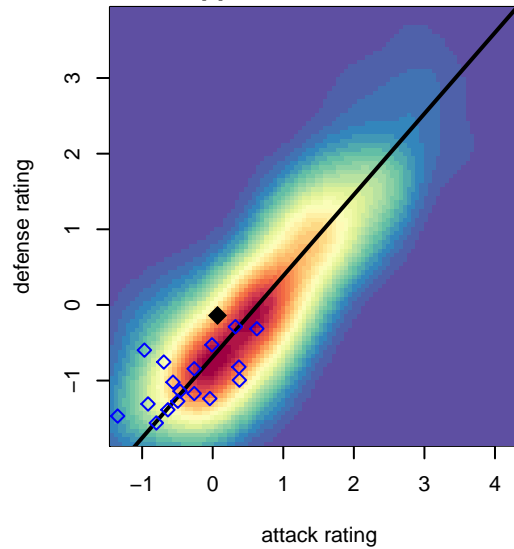

Venues played:  
 2017 Baker Blast COPA U13  
 2017 Bigfoot Silver 2 U13  
 2017 NPSL DIVISION 2 (05) U13  
 2017 Spr NPSL (05) Division 2 U13

**PSA Force Black B05**  
 Dots are actual minus expected GF (blue circles) and GA (red triangles).  
 Blue line is smoothed change in attack strength. Red is smoothed change in defense strength.

**attack and defense variance (black dot)  
relative to other teams  
and top 10 in region**

**attack and defense rating  
relative to others at age  
and all opponents in last 13 months**

**Performance relative to 13 month average**